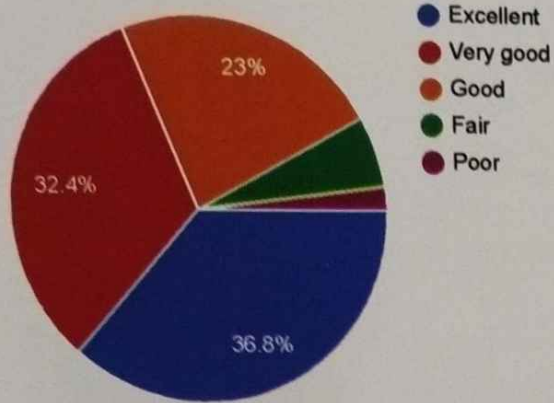

7. How do you rate quality of teaching during the entire programme?

204 responses