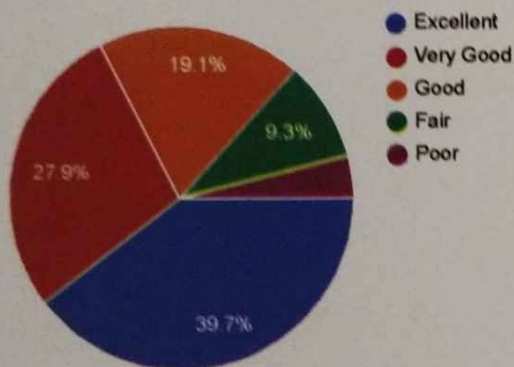

Srinidhi S

Rahul Krishnanand Naik

Department

204 responses

Principal

Mangalore Institute of Technology & Engineering
Badaga Mijar, MOODBIDRI - 574 225

1. How do you rate Programme in terms of the Curriculum Syllabi in different semesters?

204 responses

2. How do you rate the availability of the text books and reference books in the library?

204 responses

3. How do you rate courses in terms of their relevance to the latest and /or future technologies?