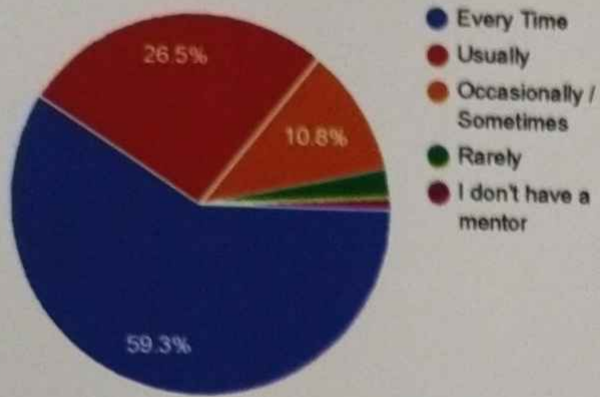

10. Mentor does a necessary follow-up with you regarding the assigned task to you.

204 responses

This content is neither created nor endorsed by Google. [Report Abuse](#) - [Terms of Service](#) - [Privacy Policy](#)

Google Forms

Principal
Mangalore Institute of Technology & Engineering
Badaga Mijar, MOOBBIDRI - 574 225