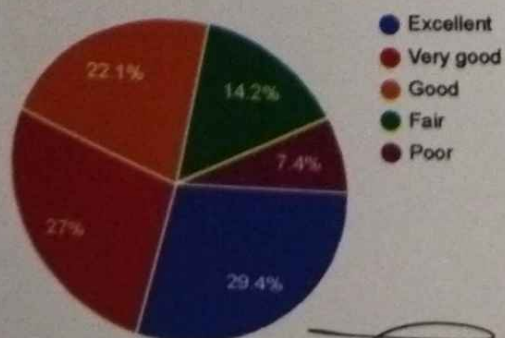

Principal
Mangalore Institute of Technology & Engineering
Badaga Mijar, MOODBIDRI - 574 225