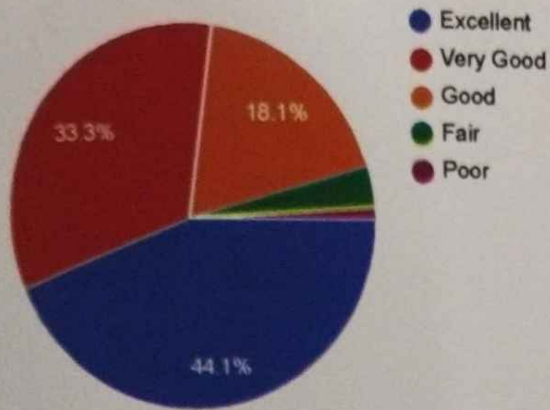

204 responses

Principal
Mangalore Institute of Technology & Engineering
Badaga Mijar, MOODBIDRI - 574 225

4. How do you rate ambience of the class rooms for effective delivery of the lectures?

204 responses