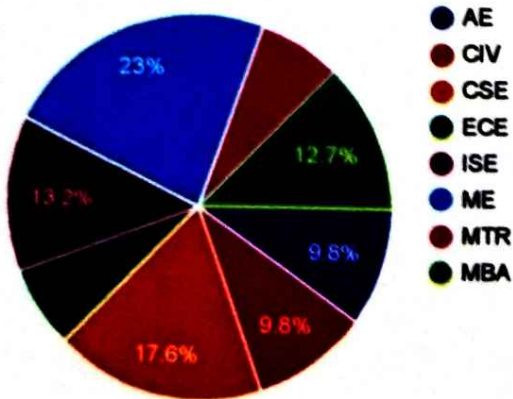

Srinidhi S

Rahul Krishnanand Naik

Department

204 responses

Principal

Mangalore Institute of Technology & Engineering
Badaga Mijar, MOODBIDRI - 574 225

1. How do you rate Programme in terms of the Curriculum Syllabi in different semesters?