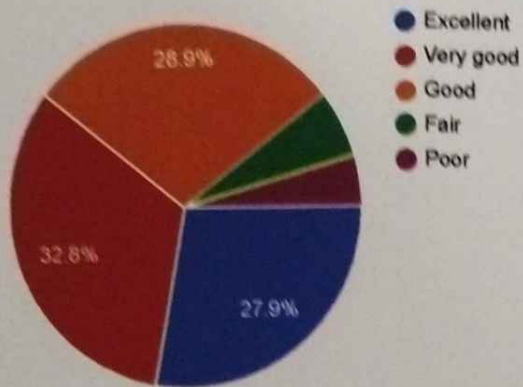

1. How do you rate Programme in terms of the Curriculum Syllabi in different semesters?

204 responses