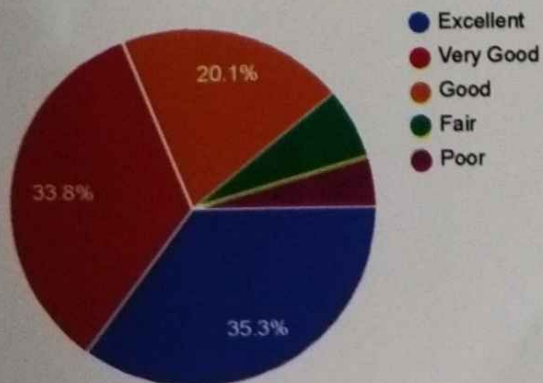

9. How do you rate transparency of the evaluation system in the Institution?

204 responses

Principal
Mangalore Institute of Technology & Engineering
Badaga Mijar, MOODBIDRI - 574 225