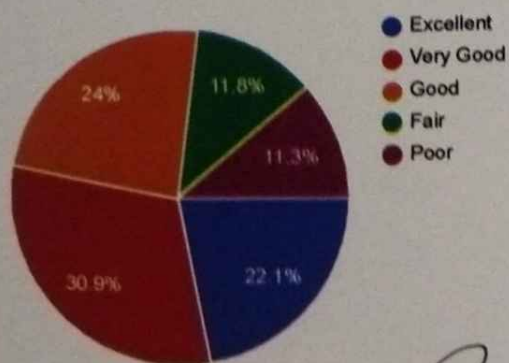

204 responses

2. How do you rate the availability of the text books and reference books in the library?

204 responses

3. How do you rate courses in terms of their relevance to the latest and /or future technologies?

204 responses

Principal
Mangalore Institute of Technology & Engineering
Badaga Mijar, MOODBIDRI - 574 225

4. How do you rate ambience of the class rooms for effective delivery of the lectures?

204 responses