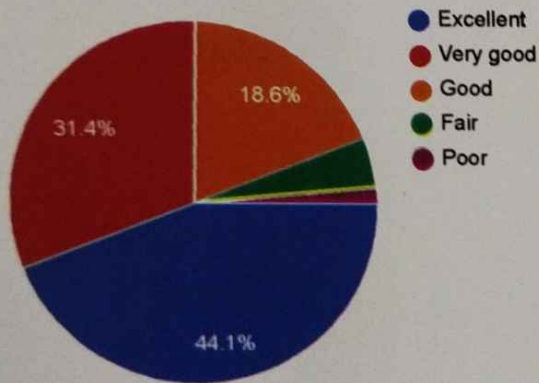

8. How do you rate teacher's approach about your overall development?

204 responses