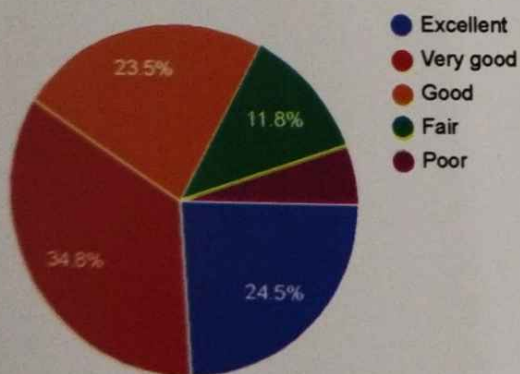

5. How do you rate the quality and the relevance of the courses prescribed into the curriculum?

204 responses

6. How do you rate Institute activities that help in getting jobs and placements?

204 responses